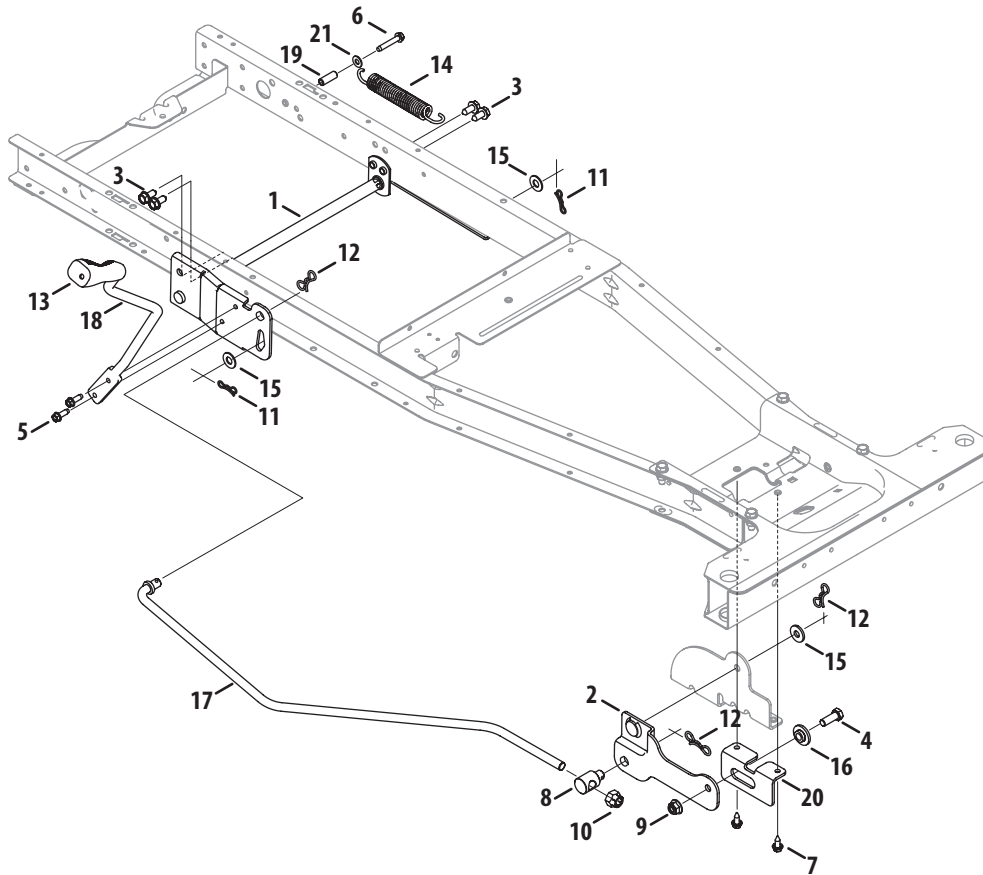

Ref. No.	Part No.	Description	Ref. No.	Part No.	Description
1	683-05060	Lift Assembly Shaft	12	714-04043	Bow-Tie Cotter Pin, 91
2	683-04757	Front Hanger Bracket Assembly	13	720-0311	Grip Handle, 1/2
3	710-04484	Tap Screw, 5/16-18, .750	14	732-04692	Extension Spring, .85 OD X 5.915 LG
4	710-0514	Hex Head Screw, 3/8-16, 1.00	15	936-0300	Flat Washer, .406 X .875 X .059
5	710-0642	Tap Screw, 1/4-20, 0.750	16	938-0347	Shoulder Spacer, .625 ID X .169
6	710-0778	Screw, 1/4-20, 1.50	17	747-05511	Lift Link Rod
7	710-1652	Tap Screw, 1/4-20 X .625	18	747-05576	Deck Lift Rod
8	711-05690	Ferrule, .50 X .50	19	750-0566A	Spacer, .260 x .375 x 1.030 LG
9	712-04065	Flange Lock Nut, 3/8-16	20	783-07129	Front Deck Mounting Bracket
10	712-05046	Hex Lock Nut, 1/2-13	21	936-0463	Flat Washer, .250 x .630 x .052
11	714-04040	Bow-Tie Cotter Pin, 72